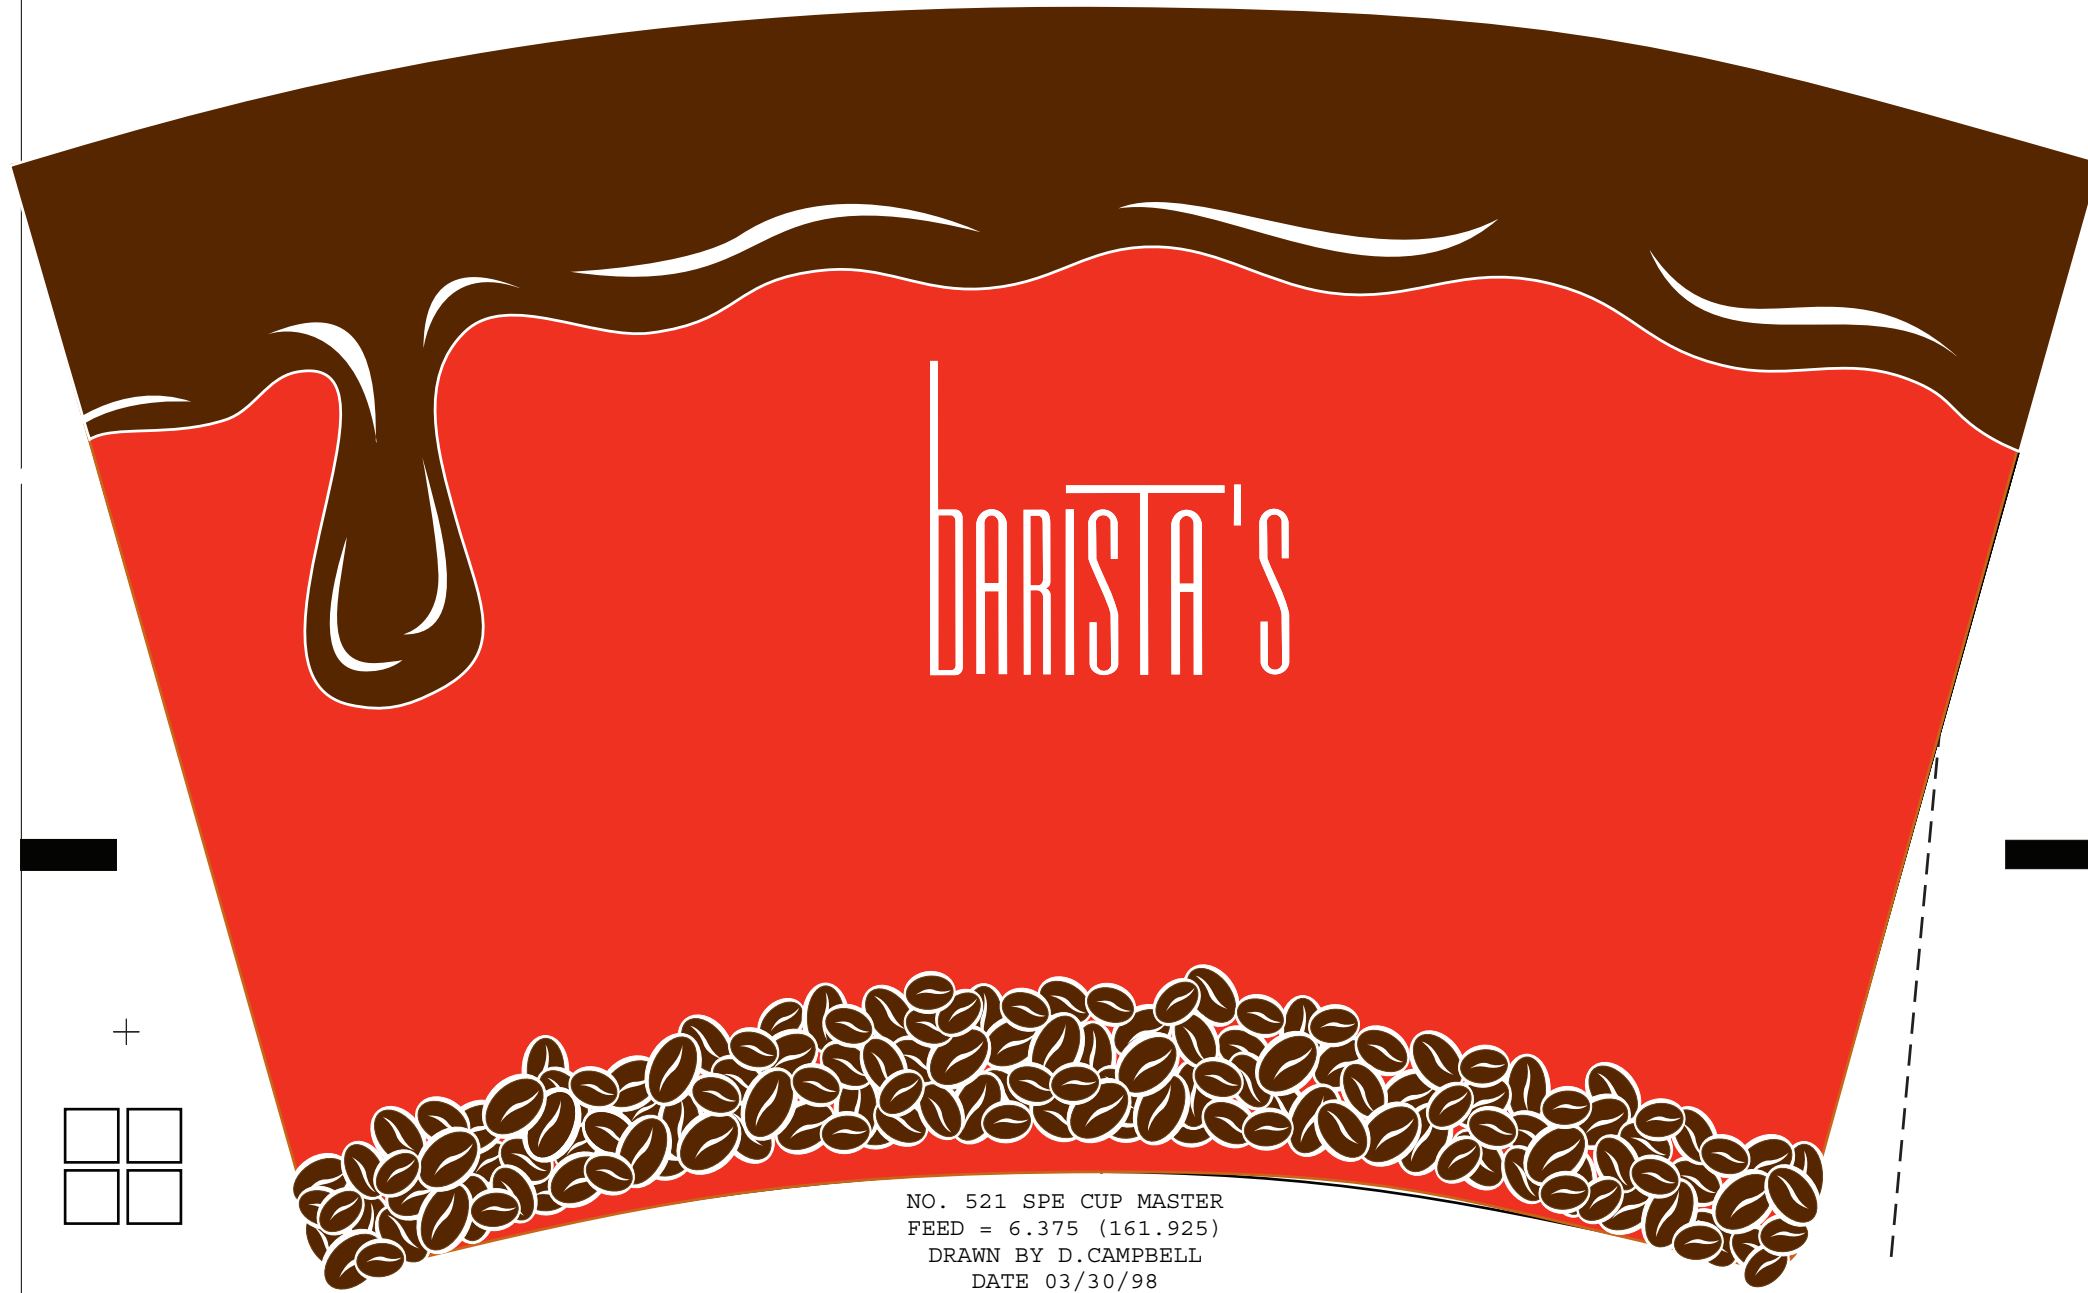

Color: Pantone 1795 c
Pantone 161 ec

10.8268 (275.00)

NO. 521 SPE CUP MASTER
FEED = 6.375 (161.925)
DRAWN BY D.CAMPBELL
DATE 03/30/98
2-34CM,A-12