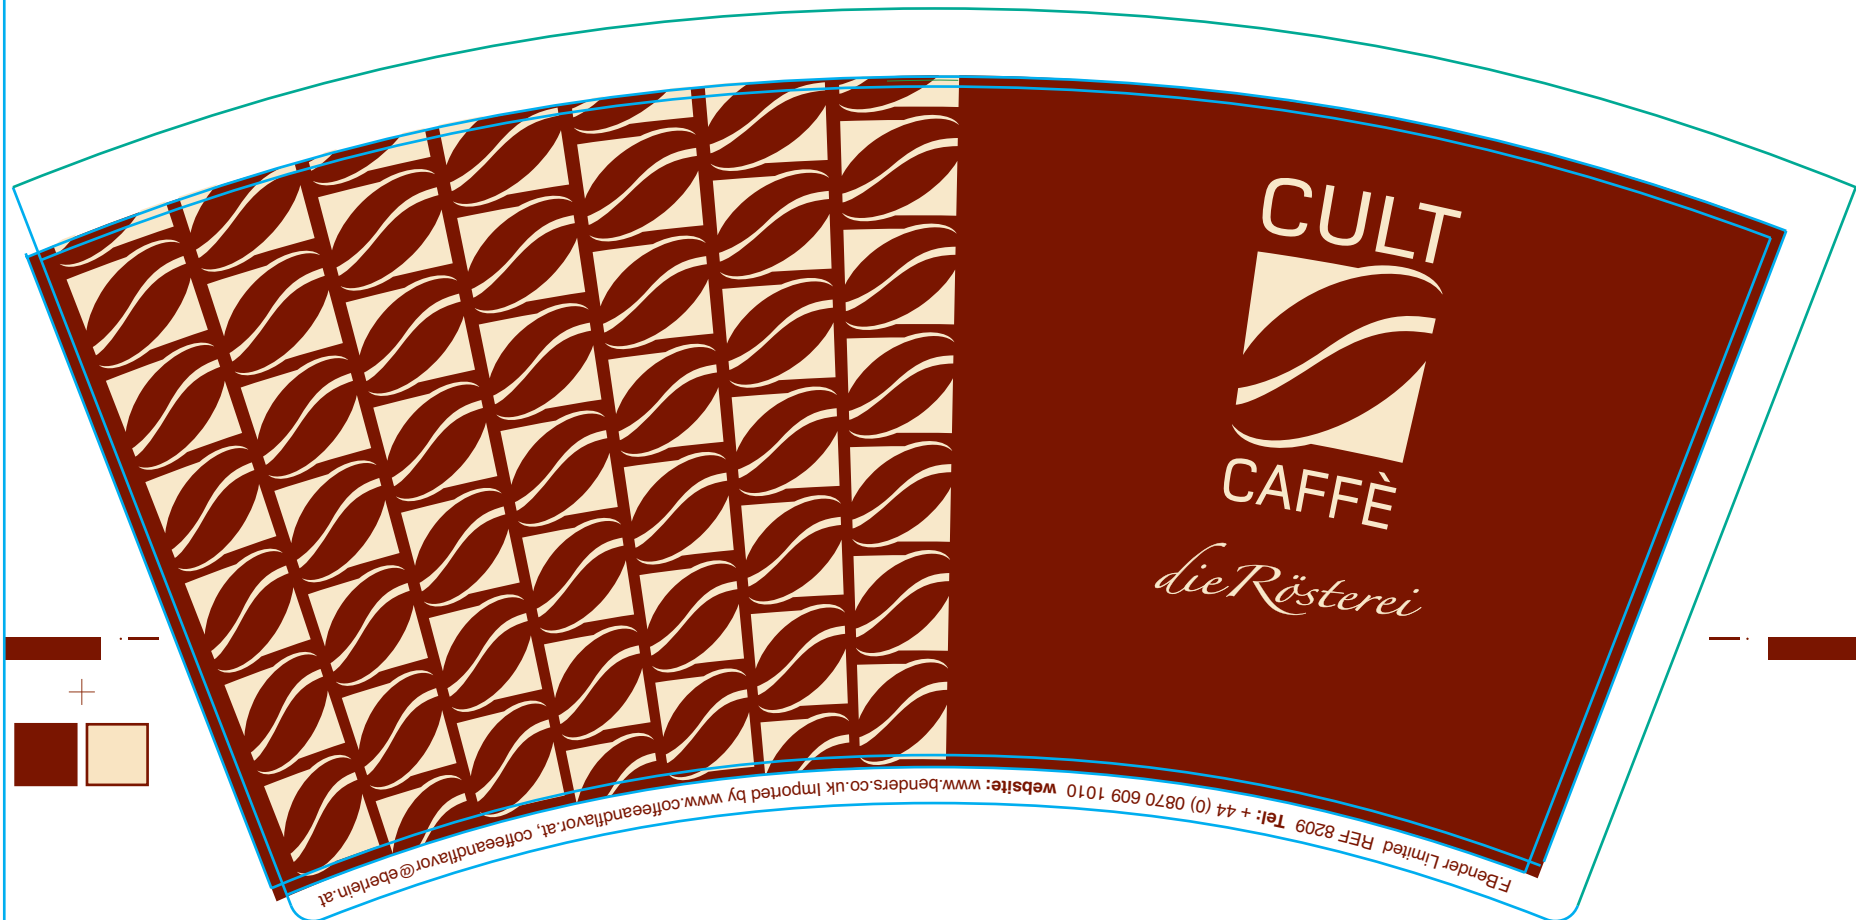

JOB NUMBER: **Coffee & Flavor**
CUSTOMER: **CULT CAFFÈ**
JOB TITLE: **8/9oz Hot Cup Template**
DATE: **18/09/06**

BROWN 483u

CREAM 726u

NO.281 SPE CUP MASTER
FEED = 4.500 (114.3)
DRAWN BY D.CAMPBELL
DATE 05/16/97
2-34CM, A-8